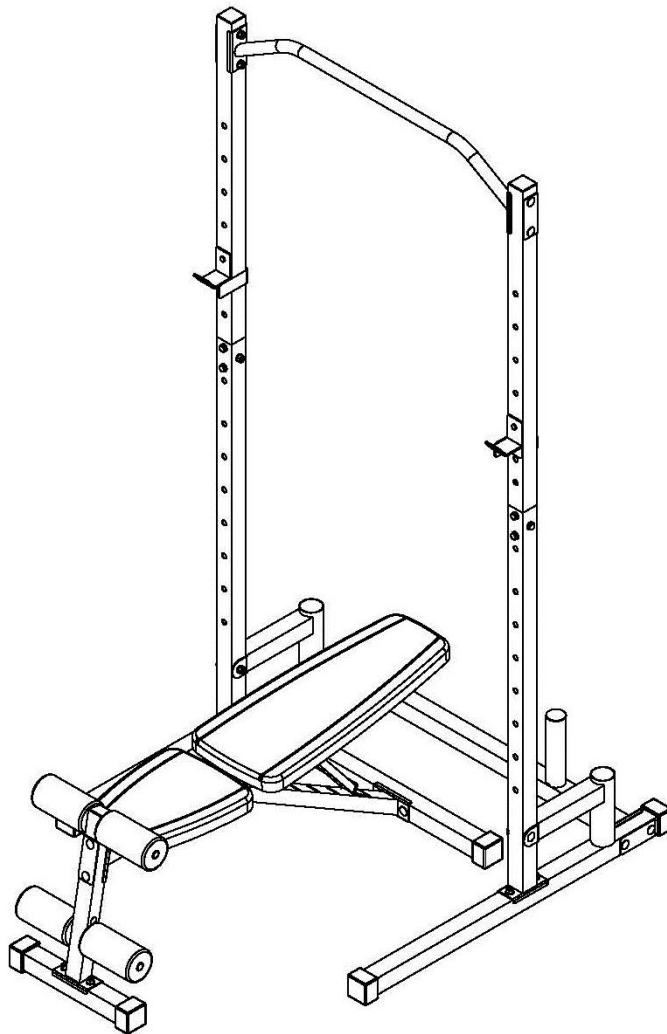

MARCY[®]

COMPACT MULTI-FUNCTION CAGE

SM-5092

IMPORTANT: Please read the Important Safety Notice and Assembly Information in the Owner's manual before assembling this product.

Assembly Manual

170630

CAGE ASSEMBLY

⑪ × 10

⑭ × 26

⑫ × 4

⑮ × 20

⑬ × 6

⑪ × 8

M10 × 2 3/4"

⑮ × 8

M10

⑭ × 8

ø3/4"

BENCH ASSEMBLY

31 x 2

32 x 2

14 x 14

33 x 2

36 x 8

12 x 4

15 x 10

34 x 4

5# x 1

35 x 4

③③ × 2		M10 × 2 3/8"	①④ × 6		∅3/4"
①② × 4		M10 × 2 1/2"	①⑤ × 6		M10

③① × 2		M10 × 5 3/8"	①④ × 8		∅3/4"
③② × 2		M10 × 2 3/4"	①⑤ × 4		M10