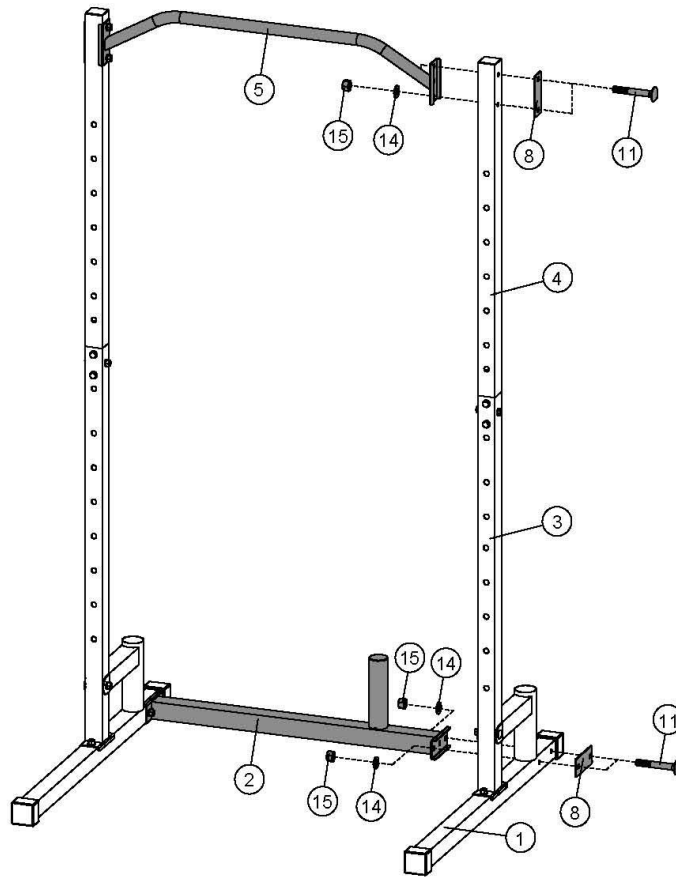

⑪ × 8

M10 × 2 3/4"

⑮ × 8

M10

⑭ × 8

ø3/4"