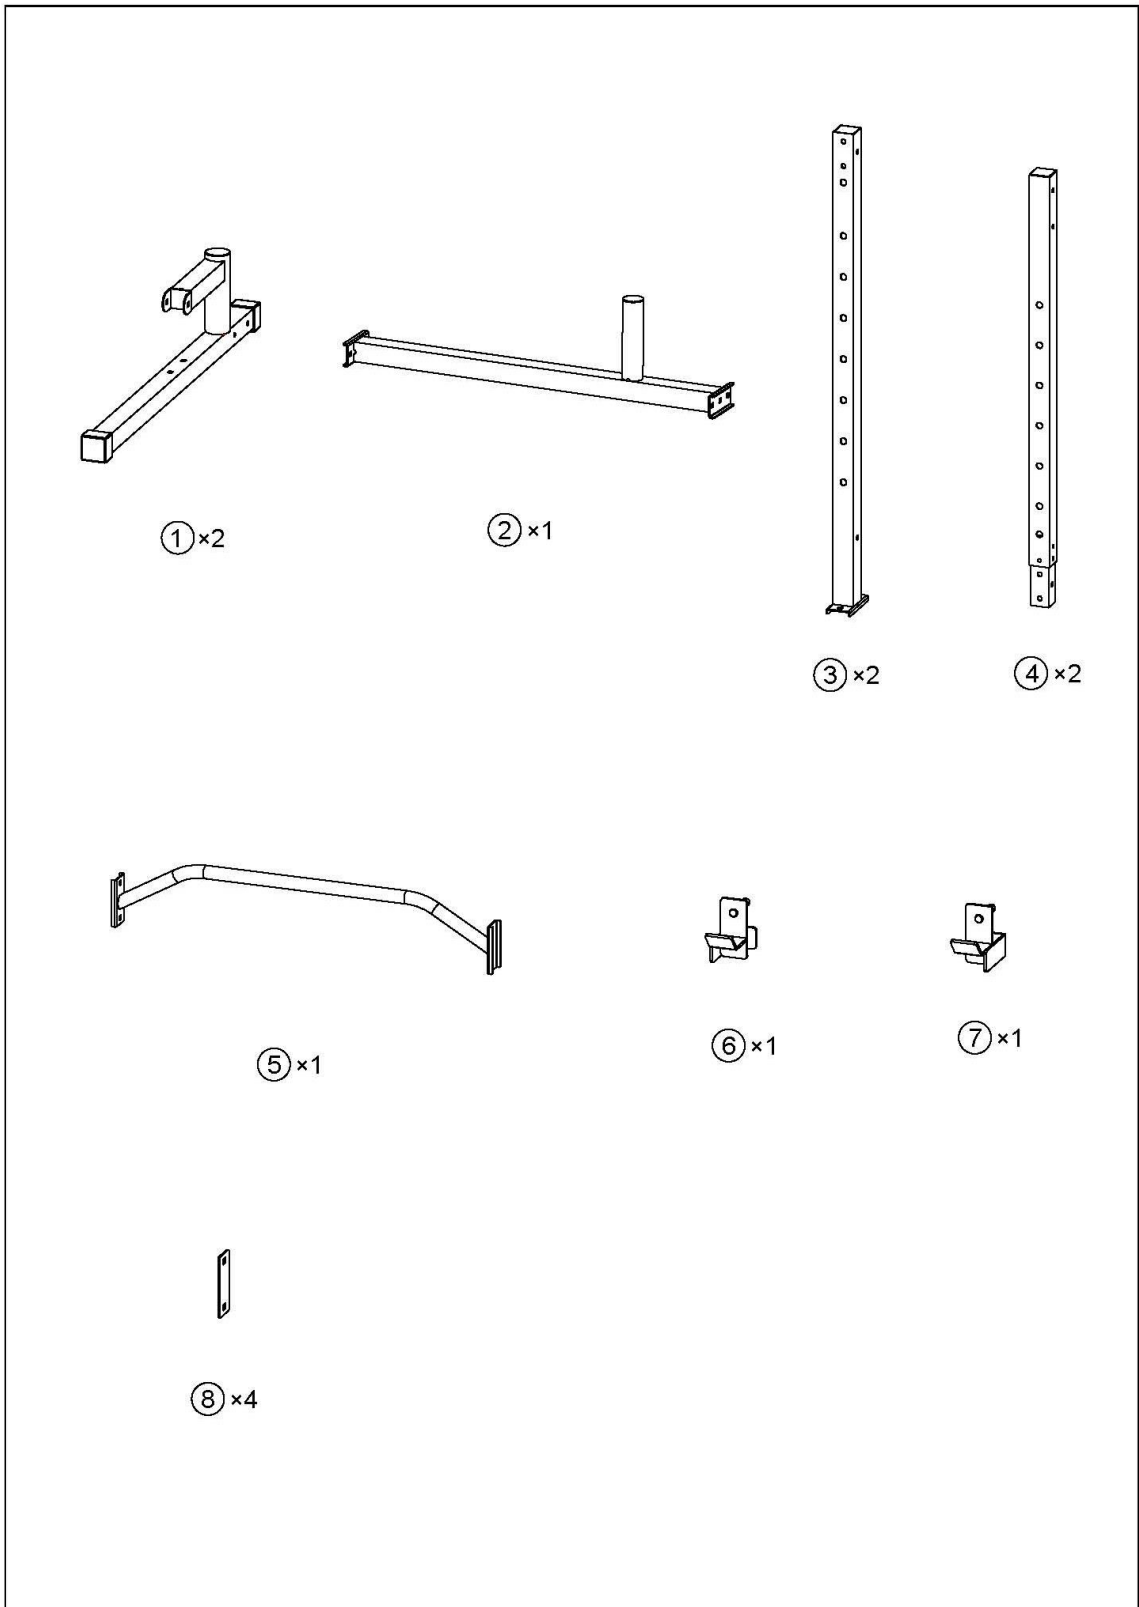

MARCY[®]

COMPACT MULTI-FUNCTION CAGE

SM-5092

IMPORTANT: Please read the Important Safety Notice and Assembly Information in the Owner's manual before assembling this product.

Assembly Manual

170630

CAGE ASSEMBLY

⑪ × 10

⑭ × 26

⑫ × 4

⑮ × 20

⑬ × 6

⑪ × 8

M10 × 2 3/4"

⑮ × 8

36 x 8

12 x 4

15 x 10

34 x 4

5# x 1

35 x 4

③③ × 2		M10 × 2 3/8"	①④ × 6		∅3/4"
①② × 4		M10 × 2 1/2"	①⑤ × 6		M10

③① × 2		M10 × 5 3/8"	①④ × 8		∅3/4"
③② × 2		M10 × 2 3/4"	①⑤ × 4		M10

- Ⓧ 4  M8 x 1 5/8" Ⓧ 8  | Ø 5/8"
- Ⓧ 4  M8 x 3/4"

IMPEX® INC.

2801 S. Towne Ave. Pomona, CA 91766

Tel: (800) 999-8899

www.marcypro.com

support@impex-fitness.com