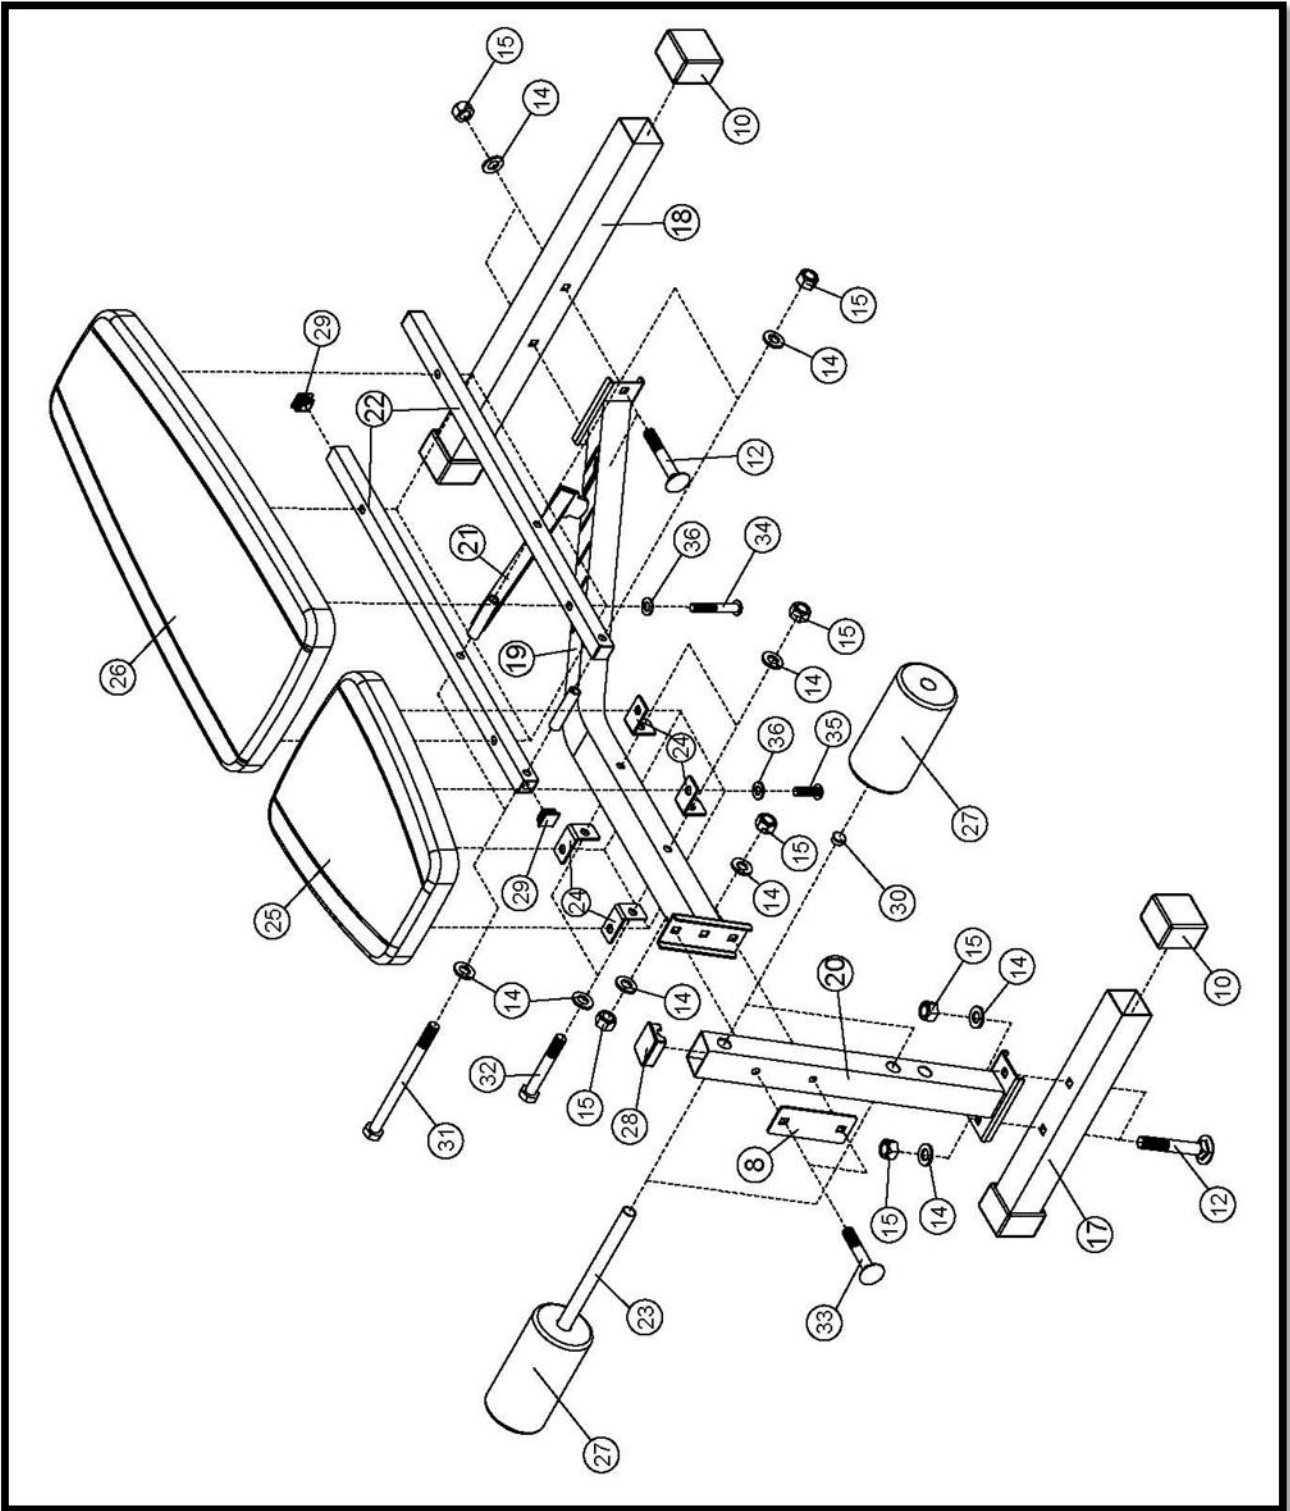

MARCY[®]

COMPACT MULTI-FUNCTION CAGE

SM-5092

IMPORTANT: Please read the Important Safety Notice and Assembly Information in the Owner's manual before assembling this product.

Assembly Manual

170630

CAGE ASSEMBLY

36 x 8

12 x 4

15 x 10

34 x 4

5# x 1

35 x 4

③③ × 2		M10 × 2 3/8"	①④ × 6		∅3/4"
①② × 4		M10 × 2 1/2"	①⑤ × 6		M10

③① × 2		M10 × 5 3/8"	①④ × 8		∅3/4"
③② × 2		M10 × 2 3/4"	①⑤ × 4		M10

- Ⓧ 4  M8 x 1 5/8" Ⓧ 8  | Ø 5/8"
- Ⓧ 4  M8 x 3/4"

IMPEX® INC.

2801 S. Towne Ave. Pomona, CA 91766

Tel: (800) 999-8899

www.marcypro.com

support@impex-fitness.com