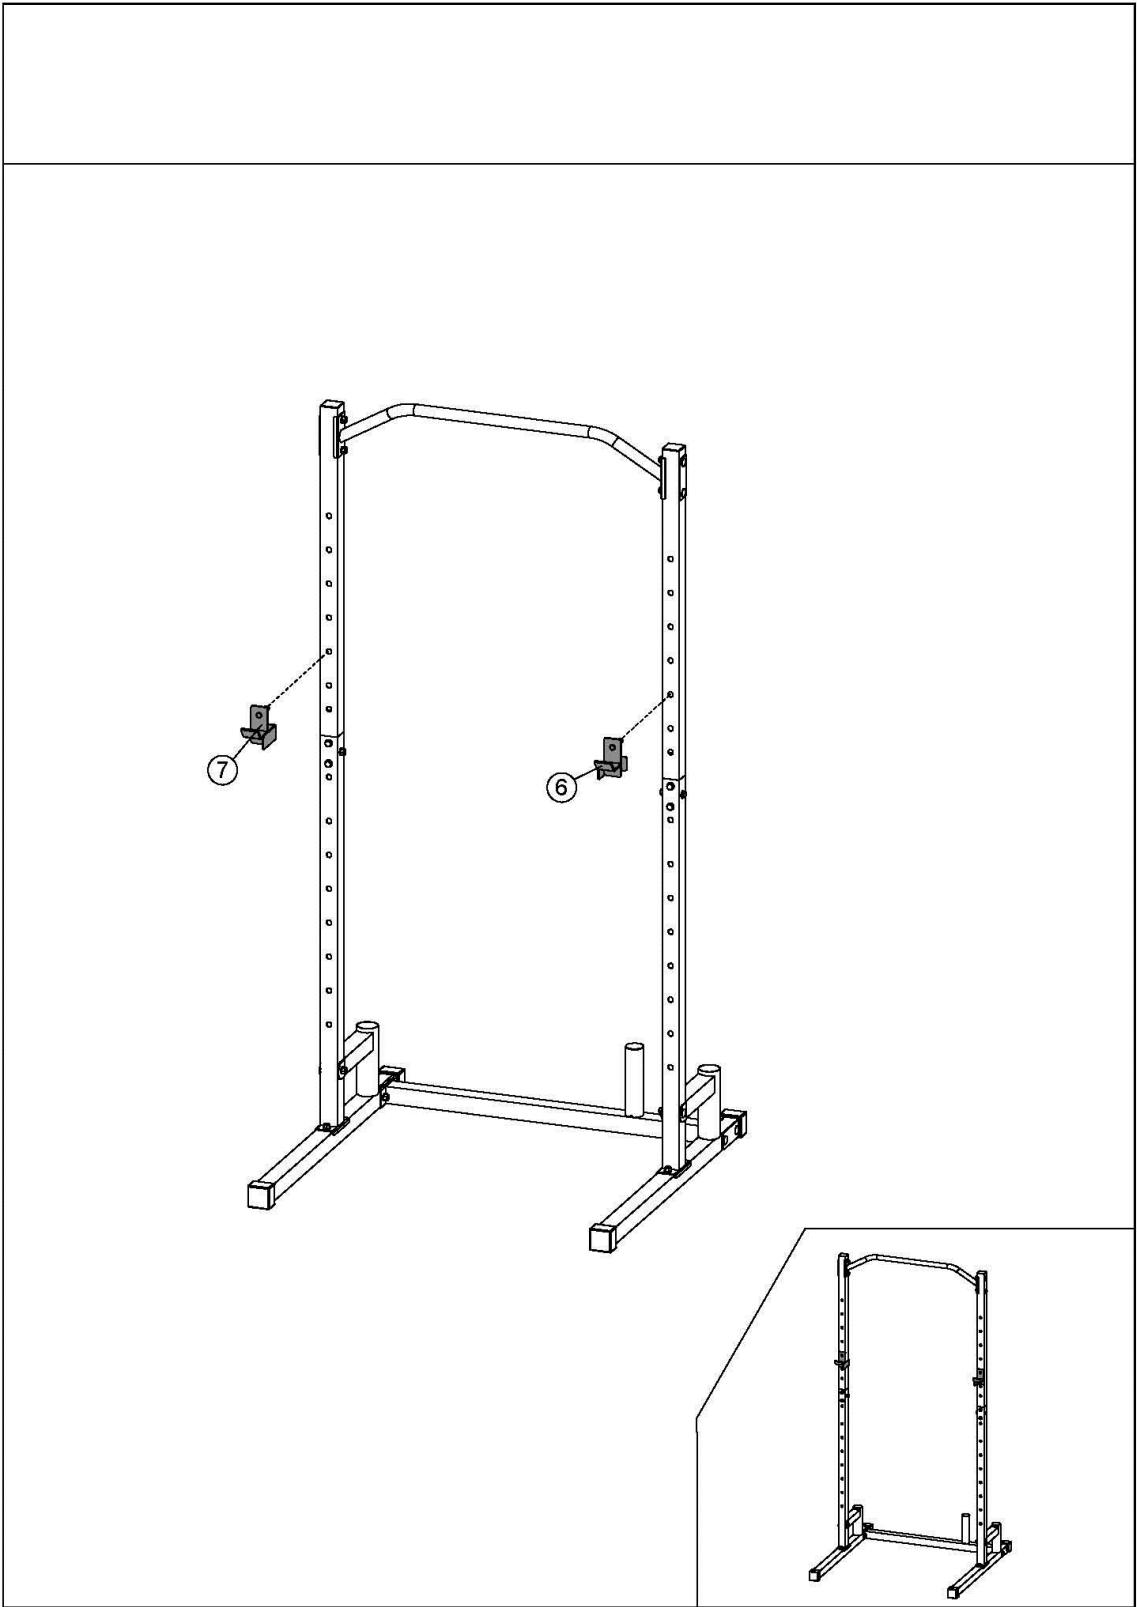

MARCY[®]

COMPACT MULTI-FUNCTION CAGE

SM-5092

IMPORTANT: Please read the Important Safety Notice and Assembly Information in the Owner's manual before assembling this product.

Assembly Manual

170630

CAGE ASSEMBLY

⑪ × 10

⑭ × 26

⑫ × 4

⑮ × 20

⑬ × 6

⑪ × 8

M10 × 2 3/4"

⑮ × 8

M10

⑭ × 8

ø3/4"

BENCH ASSEMBLY

31 x 2

32 x 2

14 x 14

33 x 2

36 x 8

12 x 4

15 x 10

34 x 4

5# x 1

35 x 4

③③ × 2		M10 × 2 3/8"	①④ × 6		∅3/4"
①② × 4		M10 × 2 1/2"	①⑤ × 6		M10

③① × 2		M10 × 5 3/8"	①④ × 8		∅3/4"
③② × 2		M10 × 2 3/4"	①⑤ × 4		M10