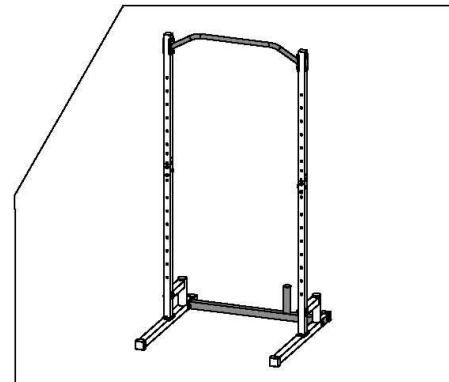

MARCY[®]

COMPACT MULTI-FUNCTION CAGE

SM-5092

IMPORTANT: Please read the Important Safety Notice and Assembly Information in the Owner's manual before assembling this product.

Assembly Manual

170630

CAGE ASSEMBLY

⑪ × 10

⑭ × 26

⑫ × 4

⑮ × 20

⑬ × 6

⑪ × 8

M10 × 2 3/4"

⑮ × 8

M10

⑭ × 8

ø3/4"

BENCH ASSEMBLY

31 x 2

32 x 2

14 x 14

33 x 2