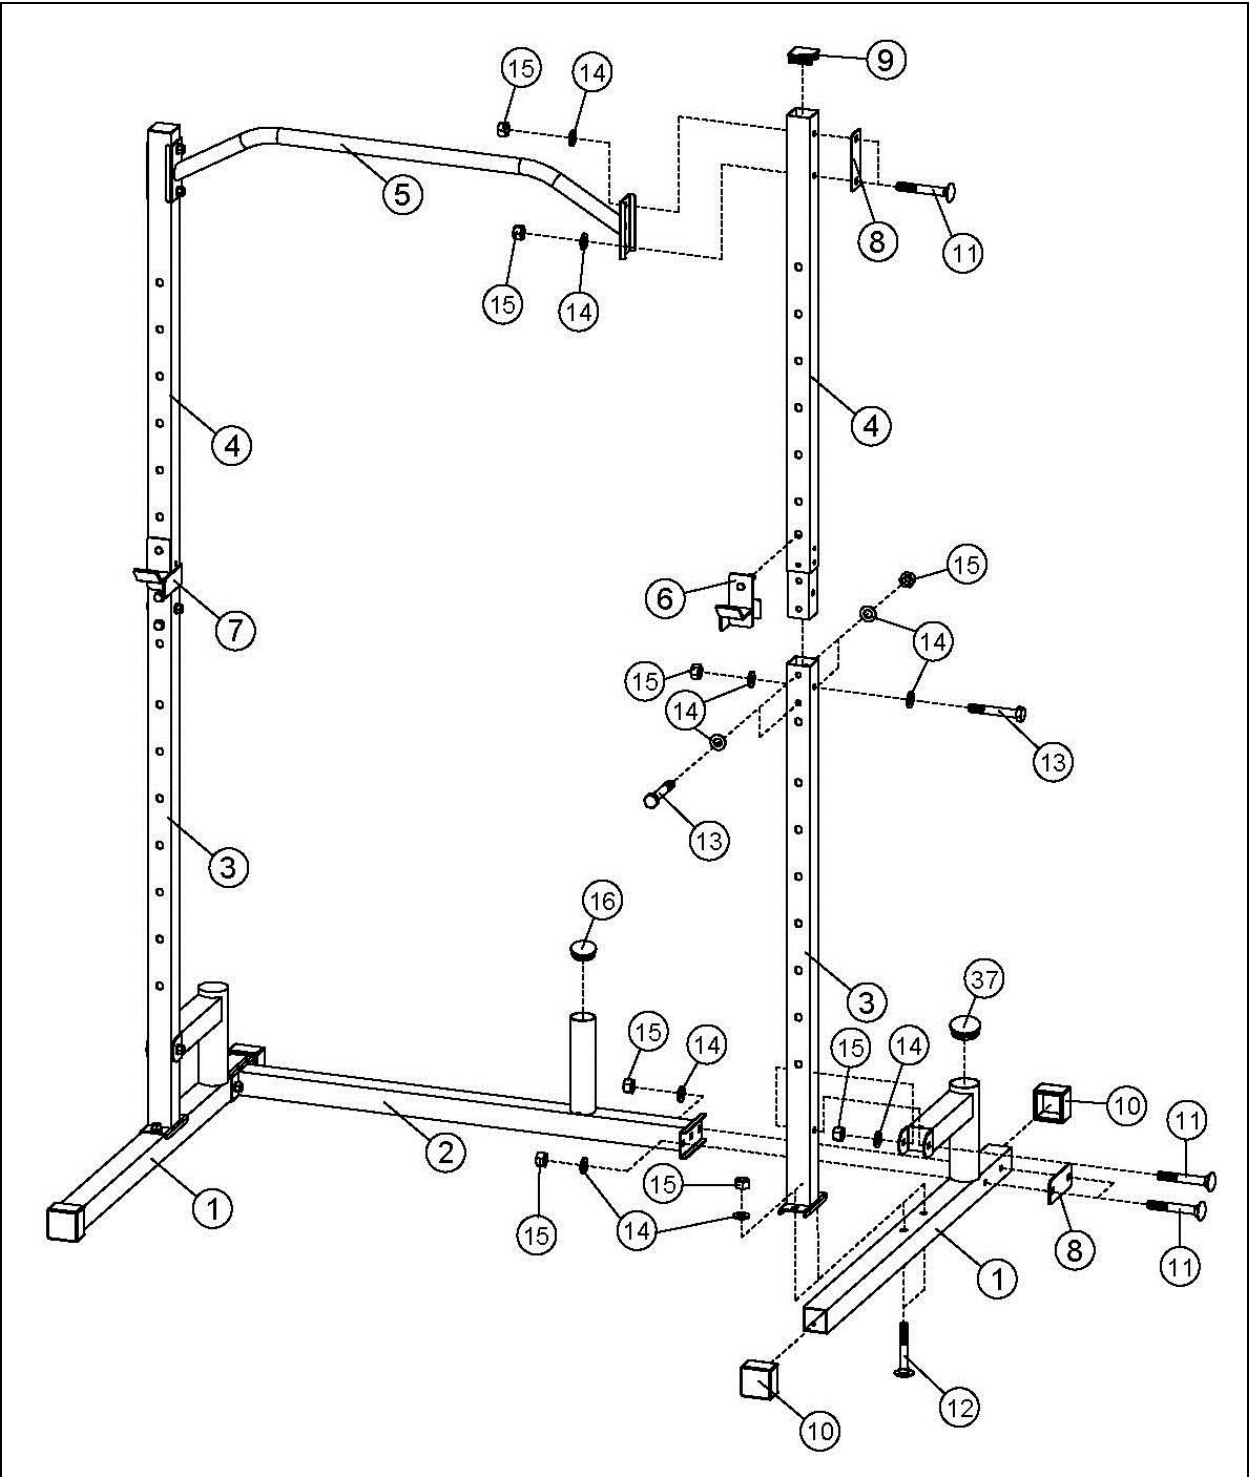

MARCY[®]

COMPACT MULTI-FUNCTION CAGE

SM-5092

IMPORTANT: Please read the Important Safety Notice and Assembly Information in the Owner's manual before assembling this product.

Assembly Manual

170630

CAGE ASSEMBLY

M10

⑭ × 8

ø3/4"

BENCH ASSEMBLY

31 x 2

32 x 2

14 x 14

33 x 2

36 x 8

12 x 4

15 x 10

34 x 4

5# x 1

35 x 4

③③ × 2		M10 × 2 3/8"	①④ × 6		∅3/4"
①② × 4		M10 × 2 1/2"	①⑤ × 6		M10

③① × 2		M10 × 5 3/8"	①④ × 8		∅3/4"
③② × 2		M10 × 2 3/4"	①⑤ × 4		M10

- Ⓧ 4  M8 x 1 5/8" Ⓧ 8  | Ø 5/8"
- Ⓧ 4  M8 x 3/4"

IMPEX® INC.

2801 S. Towne Ave. Pomona, CA 91766

Tel: (800) 999-8899

www.marcypro.com

support@impex-fitness.com