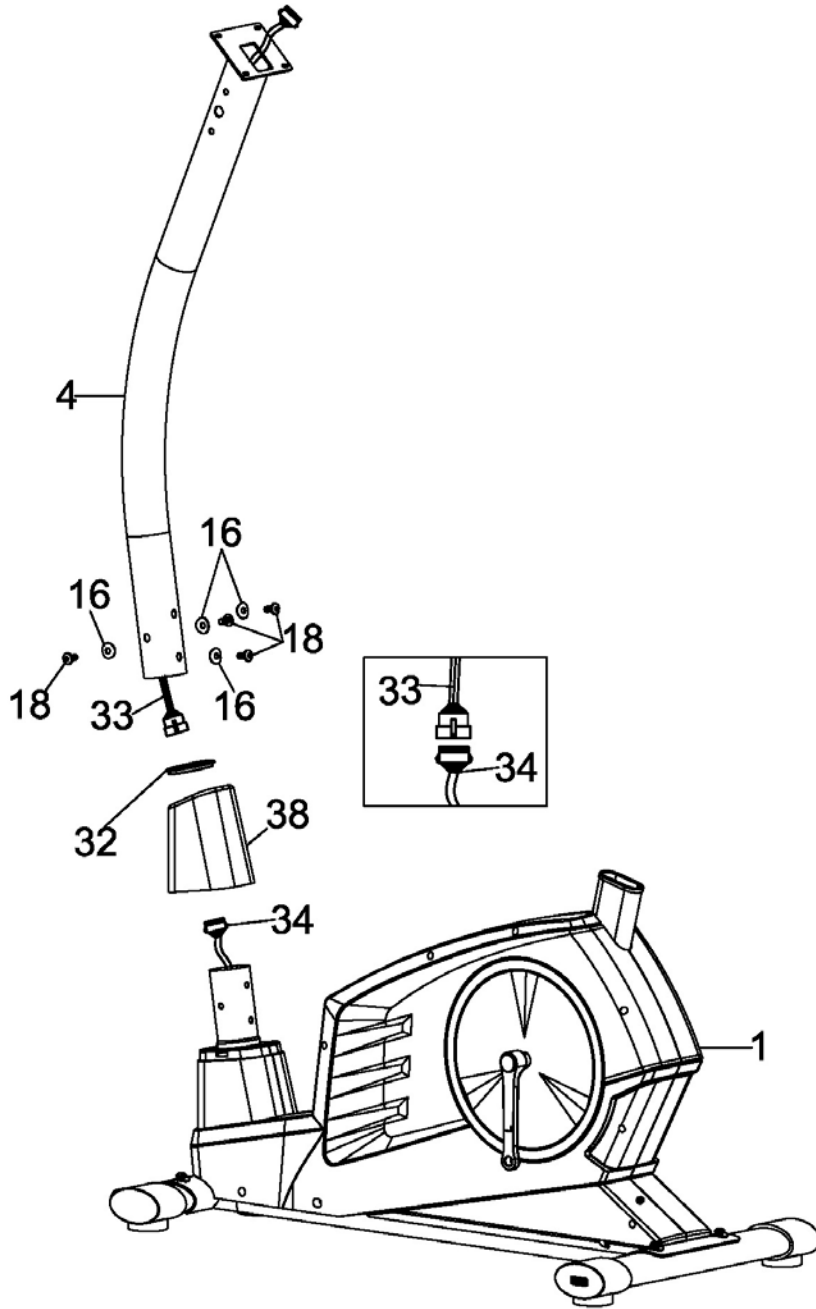

MARCY[®]

REGENERATING MAGNETIC UPRIGHT BIKE ME-702

IMPORTANT: Please read the Important Safety Notice and Assembly Information in the Owner's manual before assembling this product.

Assembly Manual

170706

No.	Description	Drawing	Q'ty
11	Quick release knob		1
15	Allen screw M8 x 2"		4
16	Curved washer $\Phi 8 \Phi 22$		12
18	Allen screw M8 x $\frac{5}{8}$ "		8
19	Lock washer		4
	Box Wrench		1
	Allen key L6		1

#15 x 4

#16 x 4

#19 x 4

#16 x 4

#18 x 4

#16 x 4

#27 x 4

Preassembled on console

#18 x 4

#40 x 1 Self Tapping Screw

#11 x 1

IMPEX® INC.

2801 S. Towne Ave, Pomona, CA 91766

Tel: (800) 999-8899 Fax: (626) 961-9966

www.marcypro.com

support@impex-fitness.com