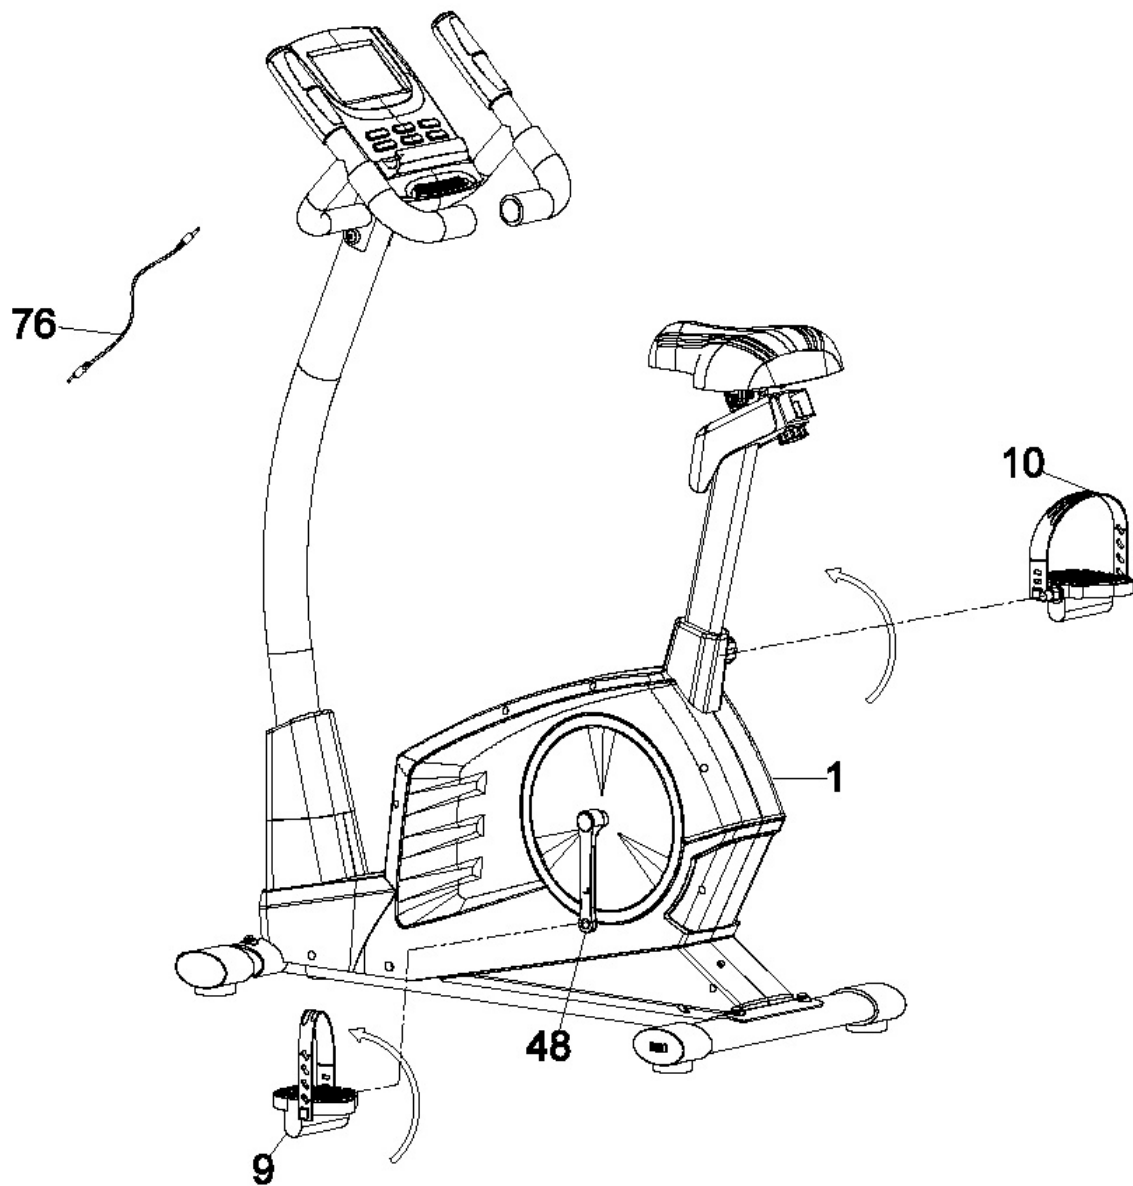

MARCY[®]

REGENERATING MAGNETIC UPRIGHT BIKE ME-702

IMPORTANT: Please read the Important Safety Notice and Assembly Information in the Owner's manual before assembling this product.

Assembly Manual

170706

No.	Description	Drawing	Q'ty
11	Quick release knob		1
15	Allen screw M8 x 2"		4
16	Curved washer $\Phi 8 \Phi 22$		12
18	Allen screw M8 x $\frac{5}{8}$ "		8
19	Lock washer		4
	Box Wrench		1
	Allen key L6		1

#15 x 4

#16 x 4

#19 x 4

#16 x 4

#18 x 4

#16 x 4

#27 x 4

Preassembled on console

#18 x 4

#40 x 1 Self Tapping Screw

#11 x 1

IMPEX® INC.

2801 S. Towne Ave, Pomona, CA 91766

Tel: (800) 999-8899 Fax: (626) 961-9966

www.marcypro.com

support@impex-fitness.com