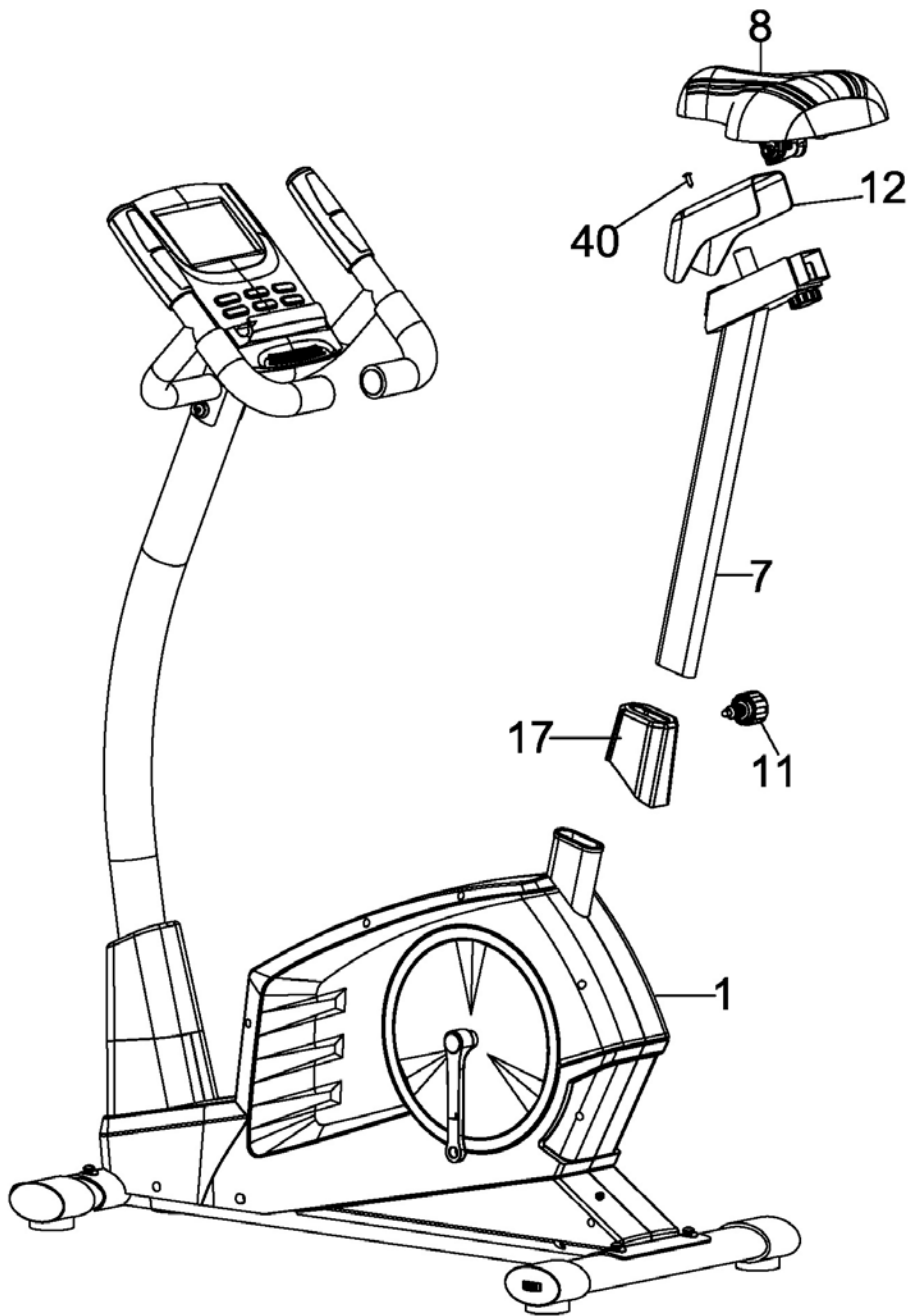

MARCY[®]

REGENERATING MAGNETIC UPRIGHT BIKE ME-702

IMPORTANT: Please read the Important Safety Notice and Assembly Information in the Owner's manual before assembling this product.

Assembly Manual

170706

No.	Description	Drawing	Q'ty
11	Quick release knob		1
15	Allen screw M8 x 2"		4
16	Curved washer $\Phi 8 \Phi 22$		12
18	Allen screw M8 x $\frac{5}{8}$ "		8
19	Lock washer		4
	Box Wrench		1
	Allen key L6		1

#15 x 4

#16 x 4

#19 x 4

#16 x 4

#18 x 4

#16 x 4

#27 x 4

Preassembled on console

#18 x 4

#40 x 1 Self Tapping Screw

#11 x 1

IMPEX® INC.

2801 S. Towne Ave, Pomona, CA 91766

Tel: (800) 999-8899 Fax: (626) 961-9966

www.marcypro.com

support@impex-fitness.com