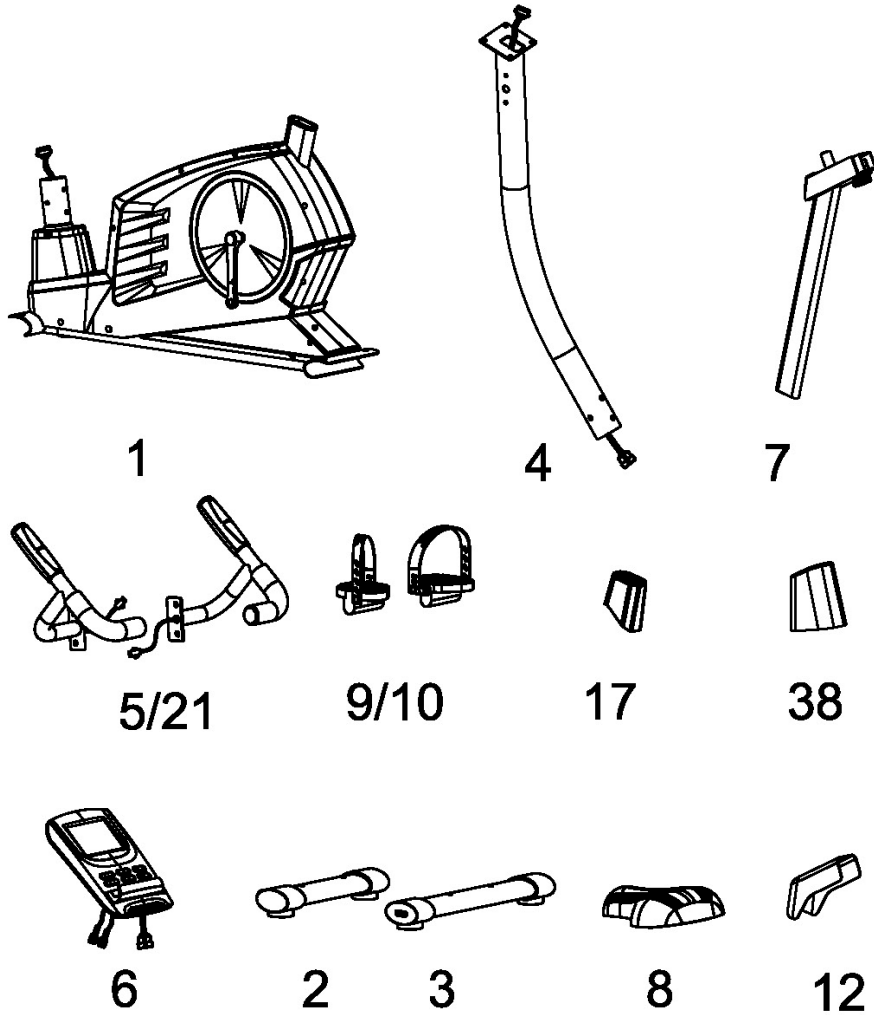

MARCY[®]

REGENERATING MAGNETIC UPRIGHT BIKE ME-702

IMPORTANT: Please read the Important Safety Notice and Assembly Information in the Owner's manual before assembling this product.

Assembly Manual

170706

No.	Description	Drawing	Q'ty
11	Quick release knob		1
15	Allen screw M8 x 2"		4
16	Curved washer $\Phi 8 \Phi 22$		12
18	Allen screw M8 x $\frac{5}{8}$ "		8
19	Lock washer		4
	Box Wrench		1
	Allen key L6		1

#15 x 4

#16 x 4

#19 x 4

#16 x 4

#18 x 4

#16 x 4

#27 x 4

Preassembled on console

#18 x 4

#40 x 1 Self Tapping Screw

#11 x 1

IMPEX® INC.

2801 S. Towne Ave, Pomona, CA 91766

Tel: (800) 999-8899 Fax: (626) 961-9966

www.marcypro.com

support@impex-fitness.com