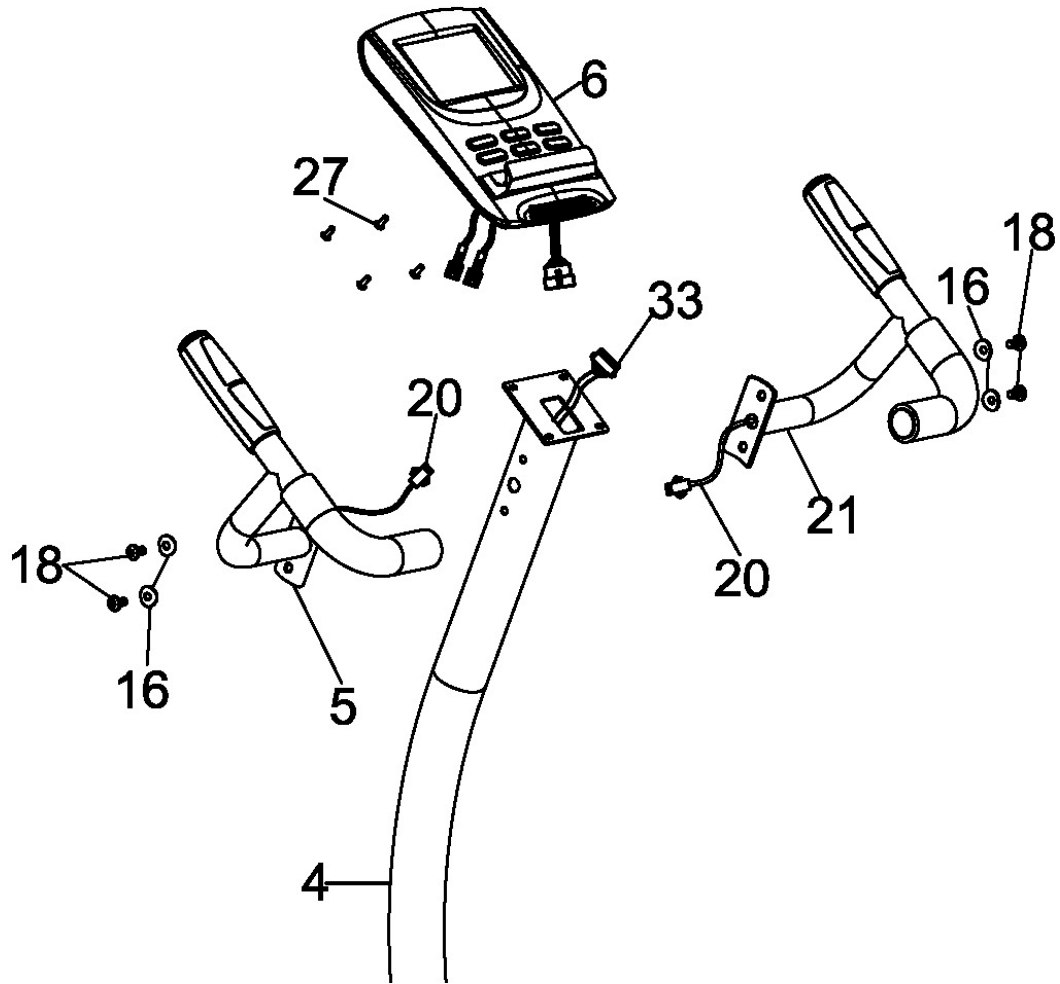

MARCY[®]

REGENERATING MAGNETIC UPRIGHT BIKE ME-702

IMPORTANT: Please read the Important Safety Notice and Assembly Information in the Owner's manual before assembling this product.

Assembly Manual

170706

No.	Description	Drawing	Q'ty
11	Quick release knob		1
15	Allen screw M8 x 2"		4
16	Curved washer $\Phi 8 \Phi 22$		12
18	Allen screw M8 x $\frac{5}{8}$ "		8
19	Lock washer		4
	Box Wrench		1
	Allen key L6		1

#15 x 4

#16 x 4

#19 x 4

#16 x 4

#18 x 4

#16 x 4

#27 x 4

Preassembled on console

#18 x 4

#40 x 1 Self Tapping Screw

#11 x 1

IMPEX® INC.

2801 S. Towne Ave, Pomona, CA 91766

Tel: (800) 999-8899 Fax: (626) 961-9966

www.marcypro.com

support@impex-fitness.com