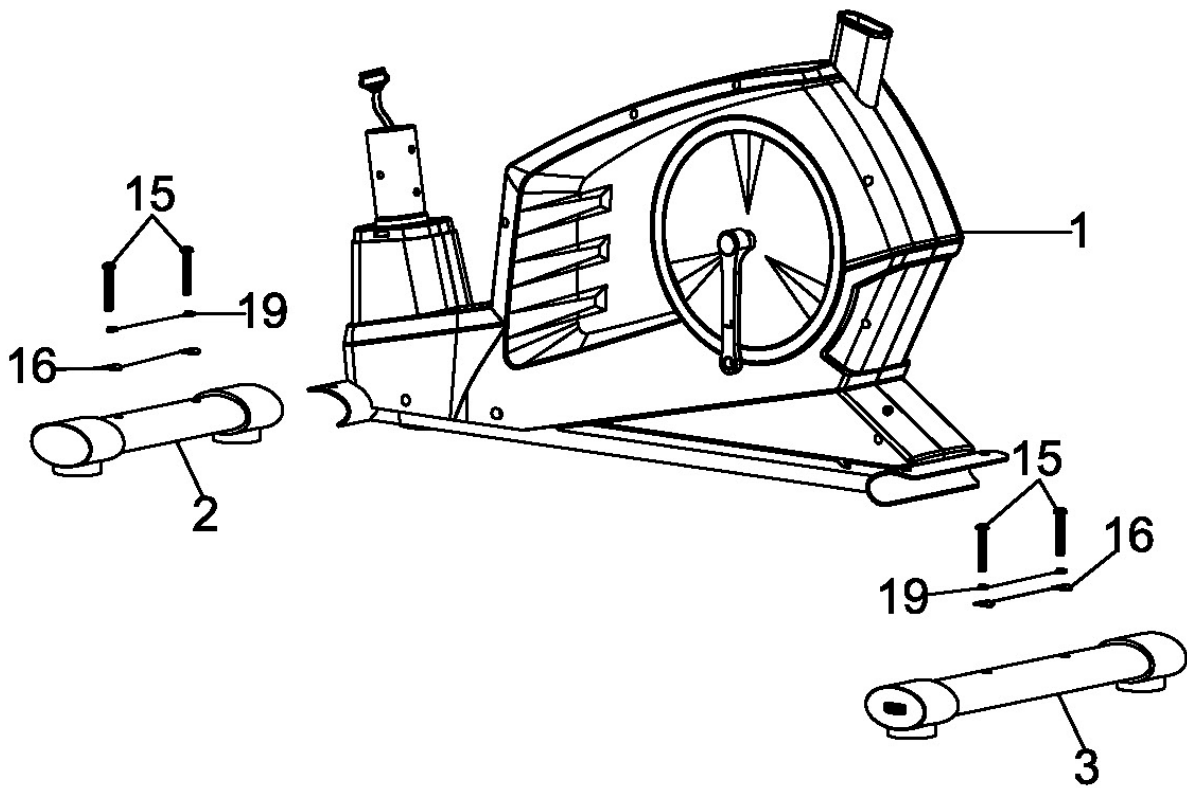

MARCY[®]

REGENERATING MAGNETIC UPRIGHT BIKE ME-702

IMPORTANT: Please read the Important Safety Notice and Assembly Information in the Owner's manual before assembling this product.

Assembly Manual

170706

No.	Description	Drawing	Q'ty
11	Quick release knob		1
15	Allen screw M8 x 2"		4
16	Curved washer $\Phi 8 \Phi 22$		12
18	Allen screw M8 x $\frac{5}{8}$ "		8
19	Lock washer		4
	Box Wrench		1
	Allen key L6		1

#15 x 4

#16 x 4

#19 x 4

#16 x 4

#18 x 4

#16 x 4

#27 x 4

Preassembled on console

#18 x 4

#40 x 1 Self Tapping Screw

#11 x 1

IMPEX® INC.

2801 S. Towne Ave, Pomona, CA 91766

Tel: (800) 999-8899 Fax: (626) 961-9966

www.marcypro.com

support@impex-fitness.com