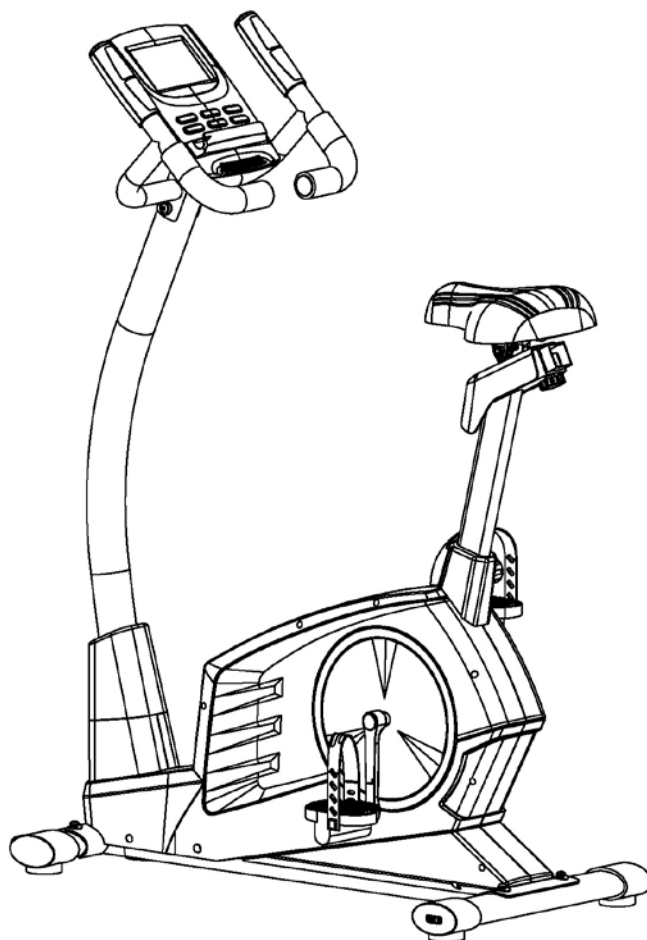

MARCY[®]

REGENERATING MAGNETIC UPRIGHT BIKE ME-702

IMPORTANT: Please read the Important Safety Notice and Assembly Information in the Owner's manual before assembling this product.

Assembly Manual

170706

No.	Description	Drawing	Q'ty
11	Quick release knob		1
15	Allen screw M8 x 2"		4
16	Curved washer $\Phi 8 \Phi 22$		12
18	Allen screw M8 x $\frac{5}{8}$ "		8
19	Lock washer		4
	Box Wrench		1
	Allen key L6		1

#15 x 4

#16 x 4

#19 x 4

#16 x 4

#18 x 4

#16 x 4

#27 x 4

Preassembled on console

#18 x 4

#40 x 1 Self Tapping Screw

#11 x 1

IMPEX® INC.

2801 S. Towne Ave, Pomona, CA 91766

Tel: (800) 999-8899 Fax: (626) 961-9966

www.marcypro.com

support@impex-fitness.com